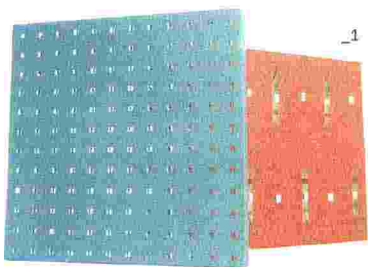

Spec Sheet

Laminate

1 Natural Character

The tactility of timeworn natural materials, like weathered wood, is the focus of Wilsonart's new line Textural Intrigue. For example, Carpenter's Bench (shown) features artisanal markings that evoke paint and saw marks, hiding imperfections and helping the surface stand up in retail applications. wilsonart.com

2 Flexible Marble

Formica's 180fx collection has expanded with true-to-scale natural stone patterns, including Quartzite Bianco (shown), with its light brown expressive veining on a pale background. The highly stain- and impact-resistant sheets are suitable for application on curved surfaces, as well as vertical and horizontal installations. formica.com

3 Light Touch

Polaris, by Abet Laminati, features a matte, smooth finish in 10 complementary shades of cool grey and warm buff tones. Highly durable, it's resistant to finger-prints, scratches, heat and bacteria and is available in 0.9-, 1.2- and 12-mm thicknesses, with a black core. abetlaminati.com

Terrazzo Looks

1 Channelled Light

Clear resin blocks are embedded into concrete to create Pixa, Sensitile's playful surfacing that is backlit with LEDs or natural light. Various colours and patterns are available, from the structured squares of Grid to Dimensional Sequence, an option with irregular resin pieces protruding from the surface. sensitile.com

2 Stark and Subtle

Part of the Metropolitan series, Caesarstone's Frozen Terra quartz countertop fuses the minimalism of honed concrete with the subtlety of fine-grain terrazzo. The sparse aggregate and translucent black basalt inset within the matte-finish quartz disguises marks in high traffic environments. caesarstone.ca

3 Waste Free

Durat's Palace Collection surfacing is not only made using recycled plastics, it's completely recyclable. Designed by Dutch studio MOST Collective, the colourful speckled surfaces also incorporate natural pigments ground in the Netherlands by a windmill dating back to the 17th century. duratpalace.com