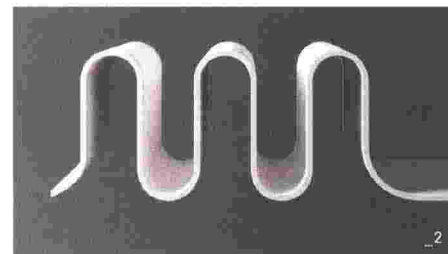

3 Green Stone

Known for its recycled glass countertops, IceStone has launched QuartzStone, made from 93 per cent reclaimed quartz. Produced with inert bonding agents that do not produce toxins or allergens, the new collection has six colour options, including Winter White (shown) and is Greenguard Gold-certified, as well as LEED applicable. icestoneusa.com

Industrial Character

1 Aged Matter

With its irregularities and subtle tonal variations of grey, slate blue and army green, Dekton's Orix mimics worn cement. Available in formats up to 142 by 320 cm and in three thicknesses, the compact surfacing is durable enough for exterior applications. dekton.ca

2 Staged Reaction

Designed by Fabio Novembre for Lea Ceramiche, Concrete laminated porcelain stoneware takes inspiration from water's reaction with industrial materials. Along with a spectrum of concrete greys the line includes weathered metal looks, on slabs up to 120 by 260 cm. ceramichelea.it

3 Haute Concrete

Anthony Concrete's bespoke surfaces (not pictured) are pre-cast by hand and can be used to cover fireplace surrounds and focal walls. With a typical thickness of 1.5 cm, the lightweight panels are made with finishes ranging from smooth to a boardformed effect, and can be customized with graphics. anthonyconcretedesign.com